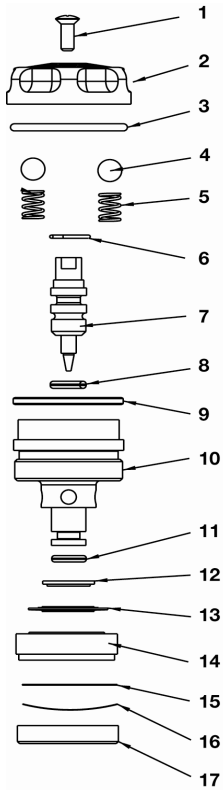

Fig.04

01249-14	S46PR1C1	YAMAHA XT 660 Tenere	YA 8170
Fig no.	Part no.	Description	Qty
Comp valve			
04-01	00828-01	Screw	1
04-02	00820-02	Knob compression adjuster	1
04-04	00884-07	Ball	2
04-05	00833-01	Spring	2
04-06	01473-06	Circlip	1
04-07	01242-06	Needle	1
04-08	00338-79	O-ring	1
04-09	00338-27	O-ring	1
04-10	01243-07	End piece	1
04-11	00577-01	O-ring	1
04-12	00641-05	Washer	1
04-13		Shim stack	1
04-14	01244-05	Valve	1
04-15	01245-01	Check valve	1
04-16	01246-01	Wave washer	1
04-17	01247-01	Check valve housing	1