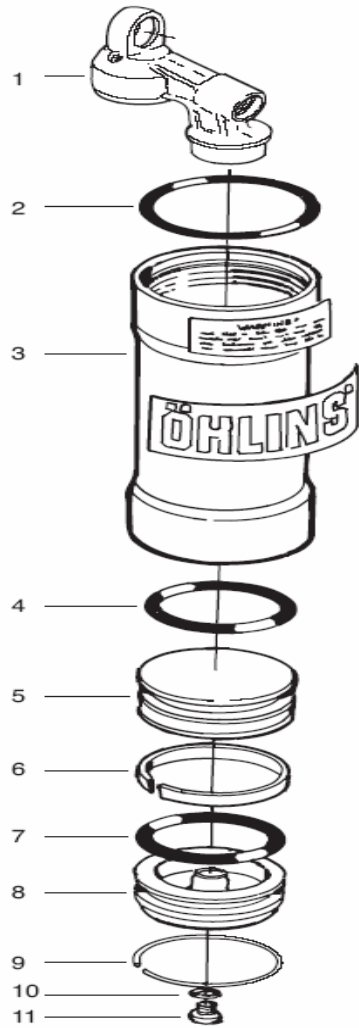

Fig. 05

	S46PR1C1	YAMAHA XT 660 Tenere	YA 8170
Fig no.	Part no.	Description	Qty
Reservoir			
05-00	00191-02	Sticker "ÖHLINS" black/transp31x75	1
05-00	00196-01	Sticker "Warning"black/transp 17x53	1
05-02	00338-24	O-ring	1
05-03	00302-01	Reservoir	1
05-04	00338-26	O-ring	1
05-05	00305-01	Reservoir piston	1
05-06	00340-01	Teflon band	1
05-07	00338-04	O-ring	1
05-08	00161-03	Reservoir top assy	1
05-09	00329-01	Circlip	1
05-10	00338-59	O-ring	1
05-11	01050-01	Screw	1