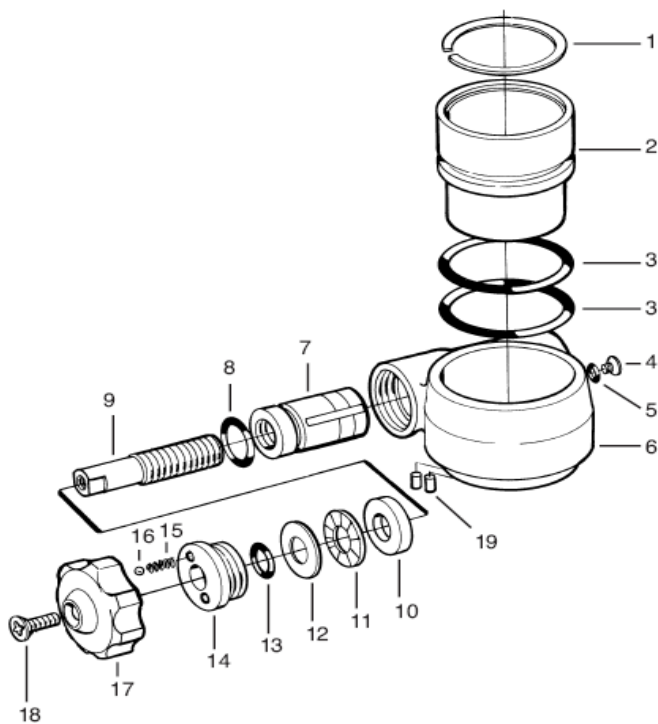

S36PR1C1LB	SUZUKI GSX 1400	SU 1332
Fig No.	Part No	Description	
06-02	03069-01	Sleeve	1
06-03	00338-61	O-ring	2
06-04	00382-05	Screw	1
06-05	00338-59	O-ring	1
06-06	00350-01	Housing Left	1
06-06	00350-02	Housing Right	1
06-07	03075-01	Piston	1
06-08	00338-71	O-ring	1
06-09	03074-01	Adjustment screw	1
06-10	03073-01	Washer	1
06-11	01023-01	Needle bearing	1
06-12	03072-01	Washer	1
06-13	00338-60	O-ring	1
06-14	03071-01	Cover	1
06-15	03083-01	Spring	1
06-16	00884-03	Ball	1
06-17	03076-01	Adjustment wheel	1
06-18	00382-08	Screw	1
06-19	01030-06	Pin	2