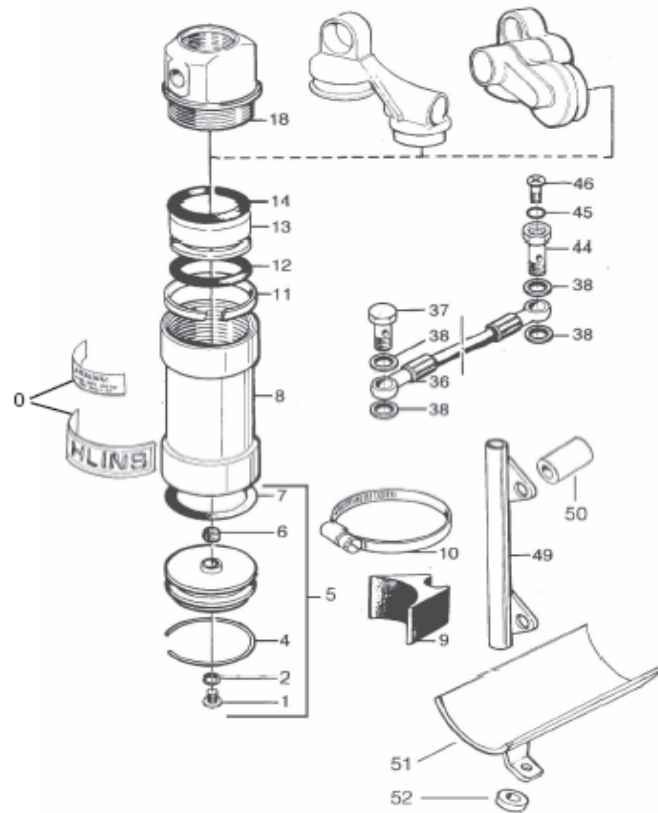

Fig.04

	S36HR1C1L	HONDA APE 50/100	HO 511
Fig No.	Part No	Description	Qty
Reservoir			
04-00	00191-02	Sticker "ÖHLINS" blue/transp	1
04-00	00196-01	Sticker "Warning"black/transp 17x53	1
04-01	01050-01	Screw	1
04-02	00338-59	O-ring	1
04-04	00329-01	Circlip	1
04-05	00161-03	Reservoir top assy	1
04-07	00338-04	O-ring	1
04-08	00302-06	Reservoir	1
04-09	00230-01	Rubber mount	2
04-10	00643-02	Hose clamp stainless	2
04-11	00340-01	Teflon band	1
04-12	00338-26	O-ring	1
04-13	00305-01	Reservoir piston	1
04-14	00338-24	O-ring	1
04-18	00862-02	Reservoir end	1
04-36	00637-21	Hose	1
04-37	00631-01	Banjo bolt	1
04-38	00586-01	Seal washer	4
04-44	00631-02	Banjo bolt	1
04-45	00438-33	O-ring	1
04-46	00382-07	Screw	1