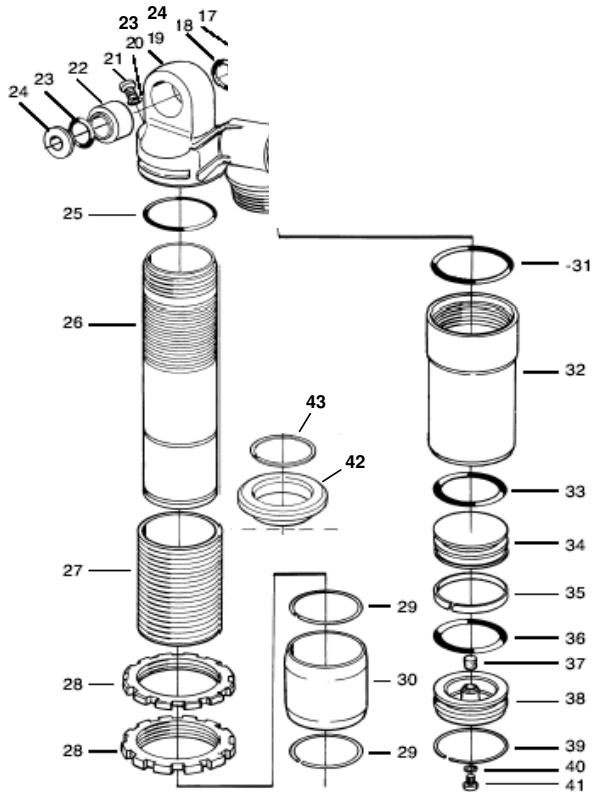

Fig 01

	S36PR1C1L	HONDACB 1300/KAWASAKI ZRX 1100	HO 414	HO 417
Fig no.	Part no.	Description	Qty	Qty
End eye				
01-01	03058-01	Shaft extension	1	1
01-02	01030-07	Pin	1	1
01-03	00338-83	O-ring upper adjustment knob	1	1
01-04	03057-01	Adjustment knob	1	1
01-05	00338-25	O-ring lower adjustment knob	1	1
01-06	03059-01	Nut	1	1
01-07	03061-12	End eye	1	1
01-08	00536-04	Ball joint	1	1
01-09	00534-01	Seal ball joint	2	2
01-10	01218-15	Spacer	2	2

Fig 03

	S36PR1C1L	HONDACB 1300/KAWASAKI ZRX 1100	HO 414	HO 417
Fig no.	Part no.	Description	Qty	Qty
Body tube				
03-19	03250-01	Cylinder head left side	1	1
03-19	03250-02	Cylinder head right side	1	1
03-20	00438-33	O-ring	1	1
03-21	00382-07	Screw	1	1
03-22	00536-04	Ball joint	1	1
03-23	00534-01	O-ring	2	2
03-24	01218-54	Spacer	2	2
03-25	00338-02	O-ring	1	1
03-26	04300-15	Cylinder tube	1	1
03-28	03251-01	Spring platform	1	1
	05410-02	Stop crew spring platform	1	1
03-30	00417-02	Support sleeve	1	1
03-31	00438-26	O-ring	1	1
03-00	00191-01	Sticker "ÖHLINS" blue/transp	1	1
03-00	00196-01	Sticker "Warning"black/transp	1	1
03-32	00403-02	Reservoir	1	1
03-33	00438-27	O-ring	1	1
03-34	00405-01	Reservoir piston	1	1
03-35	00340-03	Teflon band	1	1
03-36	00438-27	O-ring	1	1
03-38	00161-04	Reservoir top assy	1	1
03-39	00329-04	Circlip	1	1
03-40	00338-59	O-ring	1	1
03-41	01050-01	Screw	1	1