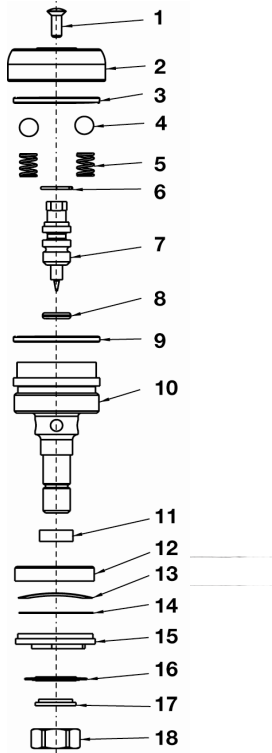

Fig.04

	S36PR1C1L	HONDACB 1300/KAWASAKI ZRX 1100	HO 414	HO 417
Fig no.	Part no.	Description	Qty	Qty
Comp valve				
04-01	00828-01	Screw	1	1
04-02	03253-01	Knob	1	1
04-04	00884-07	Ball	2	2
04-05	00833-01	Spring	2	2
04-06	01473-06	Circlip	1	1
04-07	01242-07	Adjustment needle	1	1
04-08	00338-79	O-ring	1	1
04-09	00338-27	O-ring	1	1
04-10	01243-10	End piece	1	1
04-12	01247-01	Check valve housing	1	1
04-13	01246-01	Wave washer	1	1
04-14	01245-01	Check valve shim	1	1
04-15	01244-05	Valve	1	1
04-16		Shims see spec.card	1	1
04-17	00641-01	Washer	1	1
04-18	00430-07	Nut	1	1