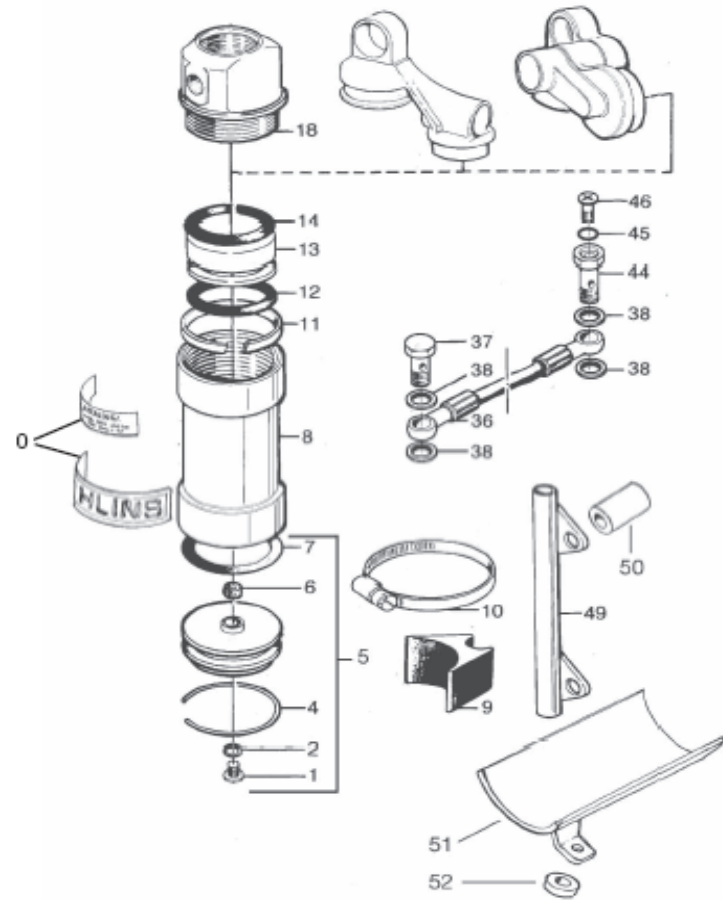

Fig.02

	S46HR1C1L	HONDA NSR 250R-SE/-SP	HO 2064
Fig No.	Part No	Description	Qty
Body tube			
02-01A	00570-07	Cylinder head	1
02-05	00338-37	O-ring	1
02-07	04210-06	Cylinder tube	1
02-08	00536-04	Ball joint	1
02-10	00534-01	Seal ball joint	2
02-11	01018-23	Spacer, ball joint	2
02-18	00532-01	Lock nut	1
02-19	00531-06	Spring platform	1
02-20	00543-01	Washer	1
02-21	00516-01	Spring clip	1
	01093-49	Spring	1

Fig.03

	S46HR1C1L	HONDA NSR 250R-SE/-SP	HO 2064
Fig No.	Part No	Description	Qty
Shaft			
03-01	00539-01	Lock nut	1
03-02	00578-01	Washer	5
03-05	01114-14	Piston	1
03-06	00541-01	Piston ring	1
03-07	00519-04	Stop washer	1
03-08	05621-04	Valve assy	1
03-10	00338-14	O-ring	1
03-11	05655-04	Adjustment needle	1
03-15	05500-05	Shaft	1
03-16	00566-66	Adj.shaft	1
03-17	01069-03	Spacer	1
03-18	00815-01	Stop rubber	1
03-19	01056-01	Bushing	1
03-20	01029-02	Seal head assy	1
03-21	00576-01	O-ring	1
03-22	01027-01	X-ring	1
03-23	01032-01	Back-up ring	1
03-24	01031-02	Scraper	1
03-25	00575-01	Circlip	1
03-26	01065-01	End cap	1
03-28	00563-03	Bump rubber	1

Fig.04

	S46HR1C1L	HONDA NSR 250R-SE/-SP	HO 2064
Fig No.	Part No	Description	Qty
Reservoir			
04-00	00191-02	Sticker "ÖHLINS" blue/transp	1
04-00	00196-01	Sticker "Warning"black/transp 17x53	1
04-01	01050-01	Screw	1
04-02	00338-59	O-ring	1
04-04	00329-01	Circlip	1
04-05	00161-03	Reservoir top assy	1
04-07	00338-04	O-ring	1
04-08	00302-01	Reservoir	1
04-09	00230-01	Rubber mount	2
04-10	00643-02	Hose clamp stainless	2
04-11	00340-01	Teflon band	1
04-12	00338-26	O-ring	1
04-13	00305-01	Reservoir piston	1
04-14	00338-24	O-ring	1
04-18	00862-01	Reservoir end	1
04-36	00636-31	Hose	1
04-37	00634-01	Banjo bolt	1
04-38	00686-01	Seal washer	4
04-44	00817-01	Banjo bolt	1
04-45	00338-01	O-ring	1
04-46	00382-01	Screw	1