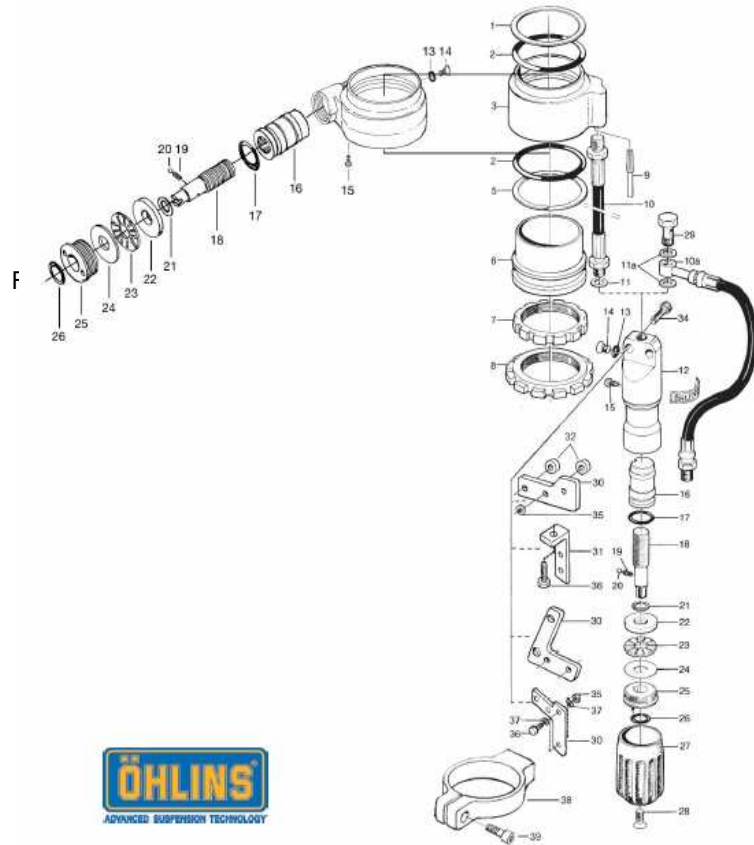

Fig.06

BMW K 1200 LT			46DR1S
			BM 851
Fig No.	Part No	Description	
Preload adj.			
06-01	03611-01	Support ring	1
06-02	00338-90	O-ring	2
06-03	03607-01	Preload housing	1
06-05	03610-01	Support ring	1
06-06	03606-01	Inner sleeve	1
06-07	03609-01	Lock nut	1
06-08	03608-01	Guide nut	1
06-09	03613-01	Pin	1
06-10	01042-11	Hose	1
06-11	01048-01	Seal washer	2
06-12	03600-02	Adj.cylinder	1
06-13	00338-79	O-ring	1
06-14	00382-07	Screw	1
06-15	03601-02	Guide screw	1
	03614-01	Seal washer for guide screw	1
06-16	03604-02	Piston	1
06-17	00338-71	O-ring	1
06-18	03602-02	Adj. screw	1
06-19	03083-01	Spring	1
06-20	00884-03	Ball	1
06-21	00131-03	Circlip	1
06-22	03072-02	Thrust washer thick	1
06-23	01023-02	Thrust needle bearing	1
06-24	03073-02	Thrust washer thin	1
06-25	03603-01	Cover	1
06-26	00338-88	O-ring	1
06-27	03605-01	Adjustment wheel	1
06-28	00382-08	Screw	1
06-29	00831-02	Banjo bolt	1
06-30	01165-02	Bracket	1
06-32	01138-01	Spacer	2
06-34	05404-07	Screw M6x30	2
06-35	00430-02	Nut	2
06-37	00153-04	Washer	2