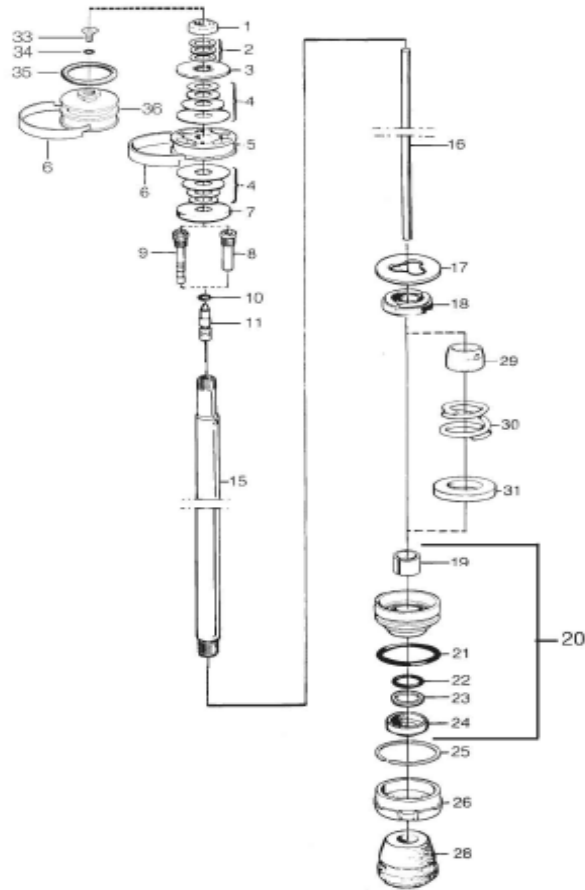

Fig.02

46PR1C1 BMW R80 GS			BM 3171
Fig No.	Part No	Description	Qty
Body tube			
02-01	00890-56	Cylinder head	1
02-05	00338-37	O-ring	1
02-06	00533-01	Lock nut	1
02-07	04210-40	Cylinder tube	1
02-08	00536-12	Ball joint	1
02-09	00557-01	Circlip	2
02-10	00534-01	Seal ball joint	2
02-13	01018-13	Spacer, ball joint	2
02-18	00532-01	Lock nut	1
02-19	00531-06	Spring platform	1
02-20	00543-01	Washer	1
02-21	00516-01	Spring clip	1
02-25	00438-33	O-ring	1
02-26	00382-07	Screw M5x8	1
	00698-19	Spring	1

Fig.03

46PR1C1 BMW R80 GS			BM 3171
Fig No.	Part No	Description	Qty
Shaft			
03-01	00539-01	Lock nut	1
03-02	00578-01	Washer	6
03-03	00519-07	Stop washer	
03-05	01114-14	Piston	1
03-06	00541-01	Piston ring	1
03-07	00519-04	Stop washer	1
03-08	05621-03	Valve	1
03-10	00338-14	O-ring	1
03-11	05655-03	Adjustment needle	1
03-15	05500-18	Shaft	1
03-16	03566-06	Adj.shaft	1
03-17	01069-03	Spacer	1
03-18	00815-01	Stop rubber	1
03-19	01056-01	Bushing	1
03-20	01029-02	Seal head assy	1
03-21	00576-01	O-ring	1
03-22	01027-01	X-ring	1
03-23	01032-01	Back-up ring	1
03-24	01031-02	Scraper	1
03-25	00575-01	Circlip	1
03-26	01065-02	End cap	1
03-28	00564-01	Bump rubber 1	1

Fig.04

46PR1C1 BMW R80 GS			BM 3171
Fig No.	Part No	Description	Qty
Reservoir			
04-00	00191-02	Sticker "ÖHLINS" blue/transp	1
04-00	00196-01	Sticker "Warning"black/transp 17x53	1
04-01	01050-01	Screw M4x6	1
04-02	00338-59	O-ring	1
04-04	00329-01	Circlip	1
04-05	00161-03	Reservoir top assy	1
04-07	00338-04	O-ring	1
04-08	00302-05	Reservoir	1
04-11	00340-01	Teflon band	1
04-12	00338-26	O-ring	1
04-13	00305-01	Reservoir piston	1
04-14	00338-24	O-ring	1