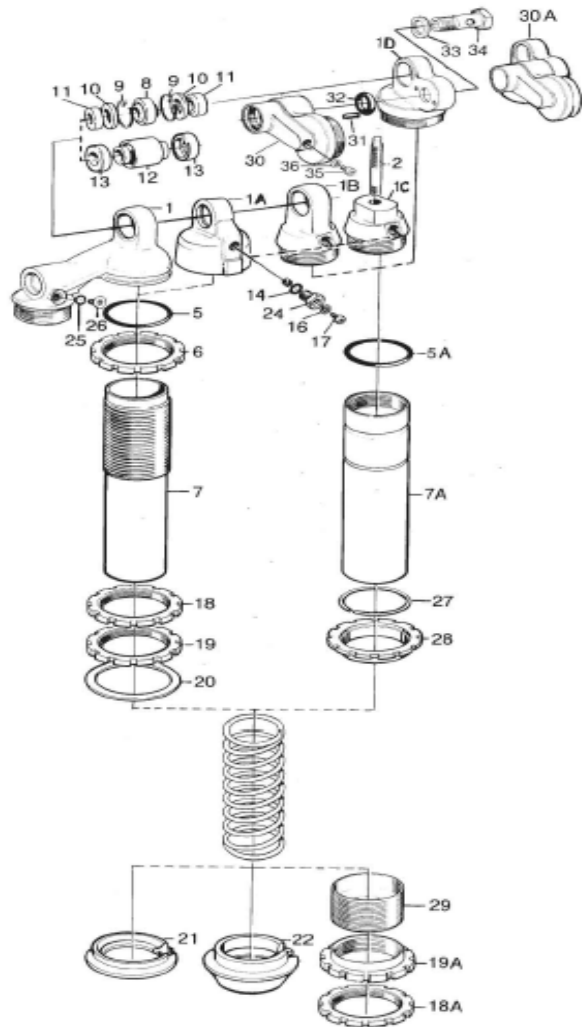

Fig.02

46PR1C1 BMW R80 GS			BM 3171
Fig No.	Part No	Description	Qty
Body tube			
02-01	00890-56	Cylinder head	1
02-05	00338-37	O-ring	1
02-06	00533-01	Lock nut	1
02-07	04210-40	Cylinder tube	1
02-08	00536-12	Ball joint	1
02-09	00557-01	Circlip	2
02-10	00534-01	Seal ball joint	2
02-13	01018-13	Spacer, ball joint	2
02-18	00532-01	Lock nut	1
02-19	00531-06	Spring platform	1
02-20	00543-01	Washer	1
02-21	00516-01	Spring clip	1
02-25	00438-33	O-ring	1
02-26	00382-07	Screw M5x8	1
	00698-19	Spring	1

Fig.03

46PR1C1 BMW R80 GS			BM 3171
Fig No.	Part No	Description	Qty
Shaft			
03-01	00539-01	Lock nut	1
03-02	00578-01	Washer	6
03-03	00519-07	Stop washer	
03-05	01114-14	Piston	1
03-06	00541-01	Piston ring	1
03-07	00519-04	Stop washer	1
03-08	05621-03	Valve	1
03-10	00338-14	O-ring	1
03-11	05655-03	Adjustment needle	1
03-15	05500-18	Shaft	1
03-16	03566-06	Adj.shaft	1
03-17	01069-03	Spacer	1
03-18	00815-01	Stop rubber	1
03-19	01056-01	Bushing	1
03-20	01029-02	Seal head assy	1
03-21	00576-01	O-ring	1
03-22	01027-01	X-ring	1
03-23	01032-01	Back-up ring	1
03-24	01031-02	Scraper	1
03-25	00575-01	Circlip	1
03-26	01065-02	End cap	1
03-28	00564-01	Bump rubber 1	1

Fig.04

46PR1C1 BMW R80 GS			BM 3171
Fig No.	Part No	Description	Qty
Reservoir			
04-00	00191-02	Sticker "ÖHLINS" blue/transp	1
04-00	00196-01	Sticker "Warning"black/transp 17x53	1
04-01	01050-01	Screw M4x6	1
04-02	00338-59	O-ring	1
04-04	00329-01	Circlip	1
04-05	00161-03	Reservoir top assy	1
04-07	00338-04	O-ring	1
04-08	00302-05	Reservoir	1
04-11	00340-01	Teflon band	1
04-12	00338-26	O-ring	1
04-13	00305-01	Reservoir piston	1
04-14	00338-24	O-ring	1