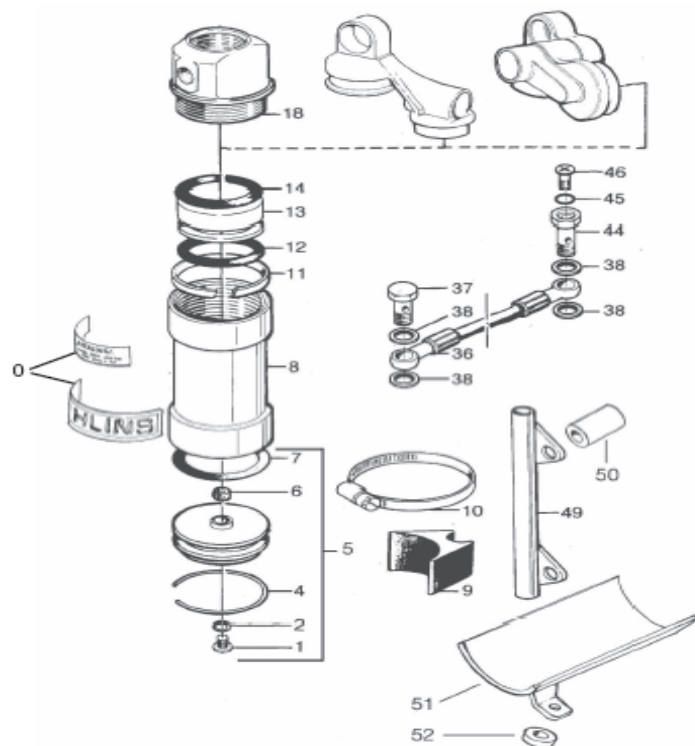

Fig.02

46PR1C1 BMW R80 GS			BM 3171
Fig No.	Part No	Description	Qty
Body tube			
02-01	00890-56	Cylinder head	1
02-05	00338-37	O-ring	1
02-06	00533-01	Lock nut	1
02-07	04210-40	Cylinder tube	1
02-08	00536-12	Ball joint	1
02-09	00557-01	Circlip	2
02-10	00534-01	Seal ball joint	2
02-13	01018-13	Spacer, ball joint	2
02-18	00532-01	Lock nut	1
02-19	00531-06	Spring platform	1
02-20	00543-01	Washer	1
02-21	00516-01	Spring clip	1
02-25	00438-33	O-ring	1
02-26	00382-07	Screw M5x8	1
	00698-19	Spring	1

Fig.03

46PR1C1 BMW R80 GS			BM 3171
Fig No.	Part No	Description	Qty
Shaft			
03-01	00539-01	Lock nut	1
03-02	00578-01	Washer	6
03-03	00519-07	Stop washer	
03-05	01114-14	Piston	1
03-06	00541-01	Piston ring	1
03-07	00519-04	Stop washer	1
03-08	05621-03	Valve	1
03-10	00338-14	O-ring	1
03-11	05655-03	Adjustment needle	1
03-15	05500-18	Shaft	1
03-16	03566-06	Adj.shaft	1
03-17	01069-03	Spacer	1
03-18	00815-01	Stop rubber	1
03-19	01056-01	Bushing	1
03-20	01029-02	Seal head assy	1
03-21	00576-01	O-ring	1
03-22	01027-01	X-ring	1
03-23	01032-01	Back-up ring	1
03-24	01031-02	Scraper	1
03-25	00575-01	Circlip	1
03-26	01065-02	End cap	1
03-28	00564-01	Bump rubber 1	1

Fig.04

46PR1C1 BMW R80 GS			BM 3171
Fig No.	Part No	Description	Qty
Reservoir			
04-00	00191-02	Sticker "ÖHLINS" blue/transp	1
04-00	00196-01	Sticker "Warning"black/transp 17x53	1
04-01	01050-01	Screw M4x6	1
04-02	00338-59	O-ring	1
04-04	00329-01	Circlip	1
04-05	00161-03	Reservoir top assy	1
04-07	00338-04	O-ring	1
04-08	00302-05	Reservoir	1
04-11	00340-01	Teflon band	1
04-12	00338-26	O-ring	1
04-13	00305-01	Reservoir piston	1
04-14	00338-24	O-ring	1