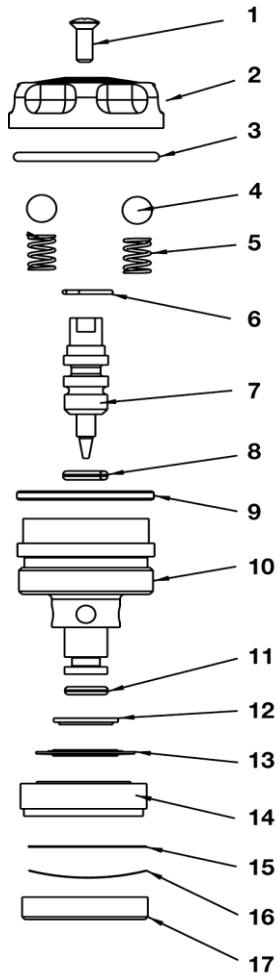

Fig.05

46PR1C1 BMW R80 GS			BM 3171
Fig No.	Part No	Description	Qty
Compr. Valve			
05-01	00828-01	Screw	1
05-02	00820-02	Knob compression adjuster	1
05-04	00884-07	Ball	2
05-05	00833-01	Spring	2
05-06	01473-06	Circlip	1
05-07	01242-06	Needle	1
05-08	00338-79	O-ring	1
05-09	00338-27	O-ring	1
05-10	01243-07	End piece	1
05-11	00577-01	O-ring	1
05-12	00641-05	Washer	1
05-13		Shim stack	1
05-14	01244-05	Valve	1
05-15	01245-01	Check valve	1
05-16	01246-01	Wave washer	1
05-17	01247-01	Check valve housing	1