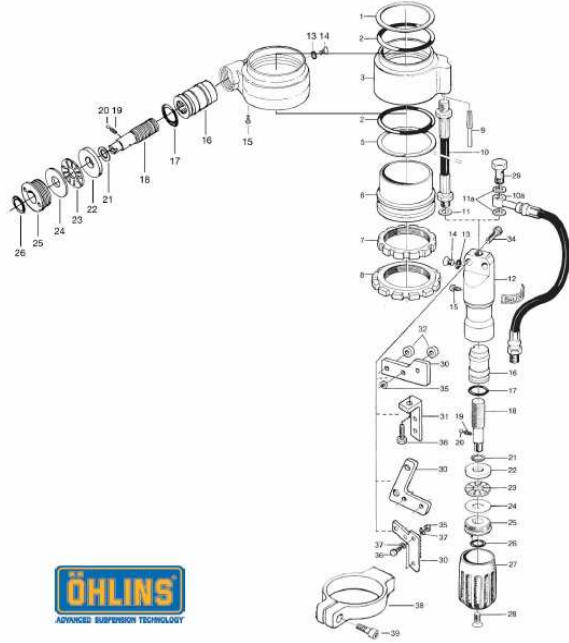

Fig.06

			46DR1S	46ER1	46DR1S
			BM 215	BM 216	BM 515
BMW R 1150 GS Adventure					
Fig No.	Part No	Description	Qty		
Preload adj.					
	06-01	03611-01 Support ring	1		1
	06-02	00338-90 O-ring	2		2
	06-03	03607-01 Preload housing	1		1
	06-05	03610-01 Support ring	1		1
	06-06	03606-01 Inner sleeve	1		1
	06-07	03609-01 Lock nut	1		1
	06-08	03608-01 Guide nut	1		1
	06-09	03613-01 Pin	1		1
	06-10	01042-12 Hose	1		1
	06-11a	01048-01 Seal washer	2		2
	06-12	03600-02 Adj.cylinder	1		1
	06-13	00338-79 O-ring	1		1
	06-14	00382-07 Screw	1		1
	06-15	03601-02 Guide screw	1		1
		03614-01 Seal washer for guide screw	1		1
	06-16	03604-02 Piston	1		1
	06-17	00338-71 O-ring	1		1
	06-18	03602-02 Adj. screw	1		1
	06-19	03083-01 Spring	1		1
	06-20	00884-03 Ball	1		1
	06-21	00131-03 Circlip	1		1
	06-22	03072-02 Thrust washer thick	1		1
	06-23	01023-02 Thrust needle bearing	1		1
	06-24	03073-02 Thrust washer thin	1		1
	06-25	03603-01 Cover	1		1
	06-26	00338-88 O-ring	1		1
	06-27	03605-01 Adjustment wheel preload.clear	1		1
	06-28	00382-08 Screw	1		1
	06-29	00831-02 Banjo bolt	1		1
	06-30	01165-01 Bracket hyd. p-l adj.	1		1
	06-32	00430-02 Nut	2		2
	06-34	05404-06 Screw M6x25	2		
	06-34	01046-17 Screw M6x25			2
	06-37	00153-04 Washer	2		2