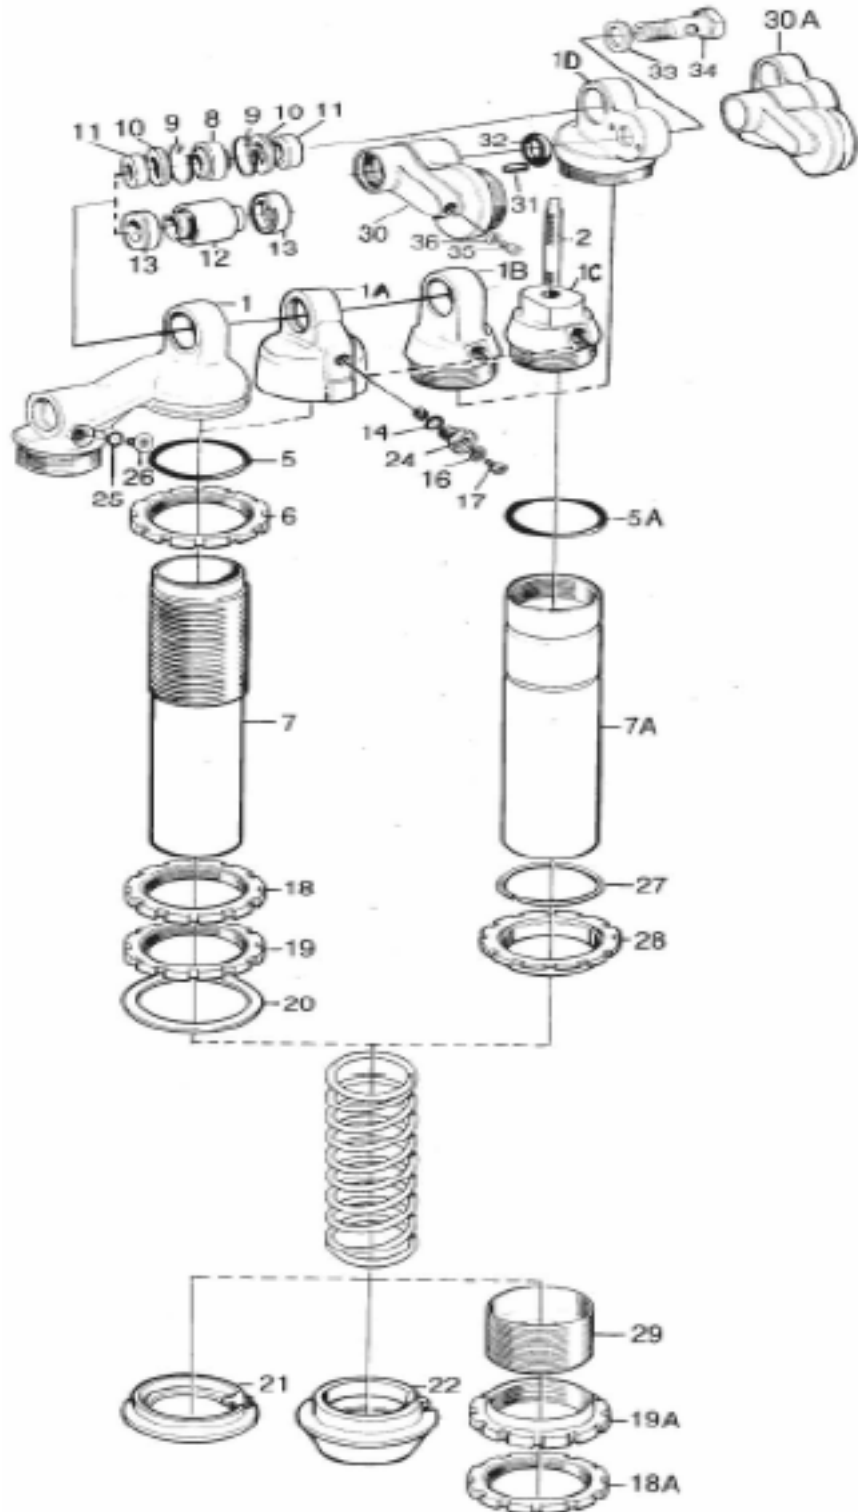

Pos	Part No.	Pcs	Description	Type/Remarks
1-1	01054-24	1	End eye	
1-3	00836-03	1	Ball joint	
1-4	00438-57	2	O-ring	
1-5	00838-10	2	Spacer	
1-11	01016-01	2	Seal rebound adjuster	
1-12	01128-01	1	Adjustment knob	
1-13	01030-01	1	Pin	
1-14	01017-01	1	Stop washer	

Fig.1 End eye

# SPARE PARTS LIST BM 0510

Pos	Part No.	Pcs	Description	Type/Remarks
	00191-06	1	Sticker "Öhlins"	
	00196-01	1	Sticker "Warning"	
2-1	00570-05	1	Cylinder head	
2-5	00338-37	1	O-ring	
2-7	04210-37	1	Cylinder tube	
2-8	00536-13	1	Ball joint	
2-10	00534-01	2	Seal	
2-11	01218-21	1	Spacer	left
2-11	01218-22	1	Spacer	right
2-14	00583-01	1	O-ring	
2-16	00338-59	1	O-ring	
2-17	01050-01	1	Screw	
2-18	00532-01	1	Lock nut	
2-19	00531-12	1	Spring platform	
2-20	00543-01	1	Washer	
2-22	00629-01	1	Spring clip	
2-24	00603-01	1	Valve assy	
	00698-24	1	Spring	

**Fig.2 Cylinder head/tube**

Shaft assy

Fig.3

Pos	Part No.	Pcs	Description	Type/Remarks
3-1	00539-01	1	Lock nut	
3-2	00578-01	5	Washer	
3-4			Shims See spec.card	
3-5	01114-10	1	Piston	
3-6	00541-01	2	Piston ring	
3-7	00519-04	1	Valve stop	
3-8	05621-03	1	Shaft jet	
3-10	00338-14	1	O-ring	
3-11	05655-03	1	Adjustment needle	
3-15	05500-25	1	Shaft	
3-16	00566-44	1	Adjustment shaft	
3-17	01069-03	1	Spacer	
3-18	03067-03	1	Stop rubber	
	04752-03	1	Washer	
3-19	01056-14	1	Bushing	
3-20	05129-09	1	Seal head assy	
3-21	00338-46	1	O-ring	
3-22	04717-03	1	Seal	
3-23	01032-23	1	Back up ring	
	04729-04	1	Shim	
3-24	01031-02	1	Scraper	
3-25	00575-01	1	Circlip	
3-26	01065-31	1	End cap	
3-28	00564-01	1	Bump rubber	
3-33	00382-01	1	Screw	
3-34	00338-01	1	O-ring	
3-35	00338-13	1	O-ring	
3-36	01005-01	1	Piston	