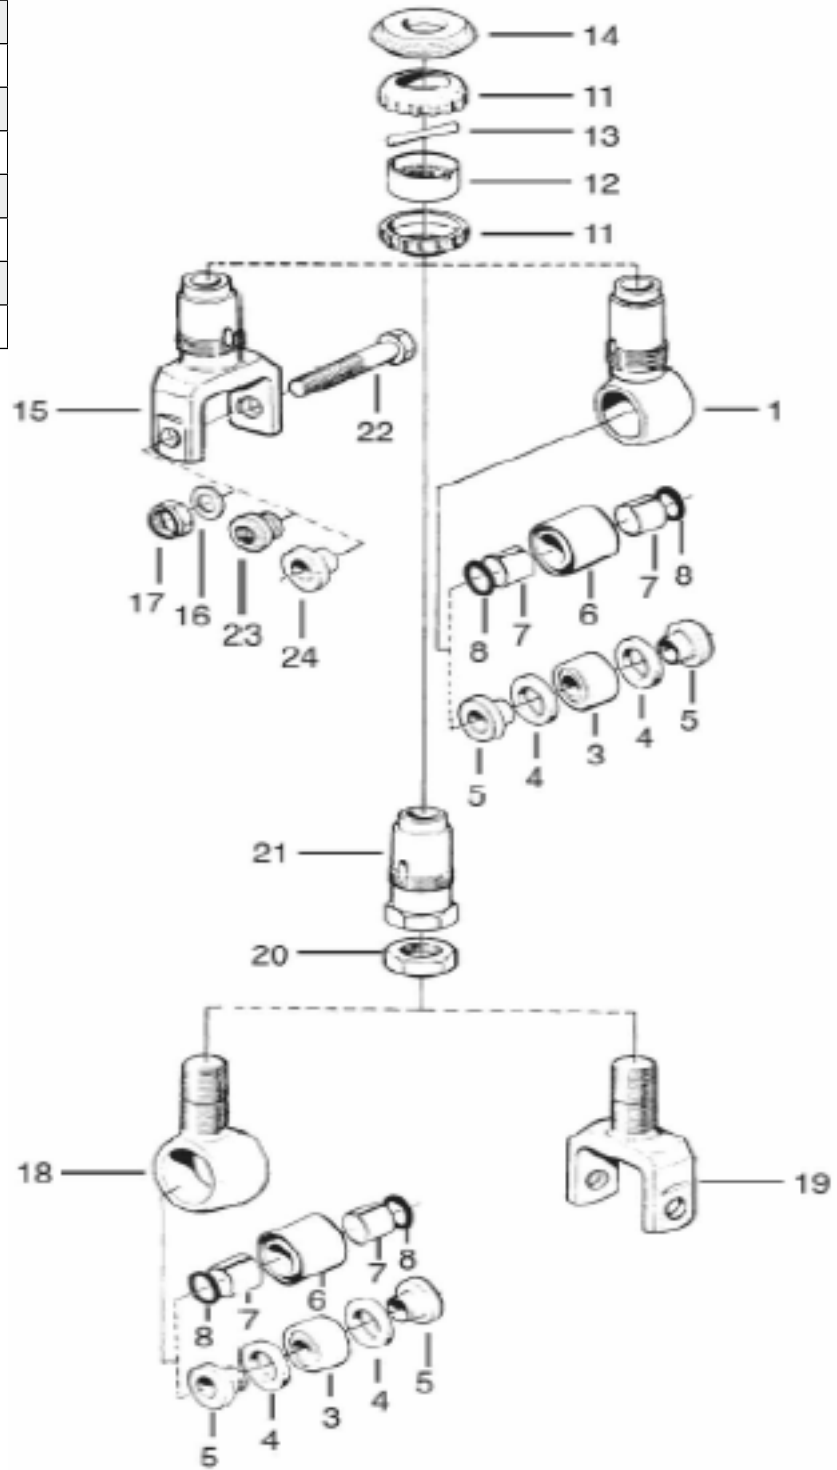

Pos	Part No.	Pcs	Description	Type/Remarks
1-1	01054-24	1	End eye	
1-3	00836-03	1	Ball joint	
1-4	00438-57	2	O-ring	
1-5	00838-10	2	Spacer	
1-11	01016-01	2	Seal rebound adjuster	
1-12	01128-01	1	Adjustment knob	
1-13	01030-01	1	Pin	
1-14	01017-01	1	Stop washer	

# SPARE PARTS LIST BM 0510

Pos	Part No.	Pcs	Description	Type/Remarks
	00191-06	1	Sticker "Öhlins"	
	00196-01	1	Sticker "Warning"	
2-1	00570-05	1	Cylinder head	
2-5	00338-37	1	O-ring	
2-7	04210-37	1	Cylinder tube	
2-8	00536-13	1	Ball joint	
2-10	00534-01	2	Seal	
2-11	01218-21	1	Spacer	left
2-11	01218-22	1	Spacer	right
2-14	00583-01	1	O-ring	
2-16	00338-59	1	O-ring	
2-17	01050-01	1	Screw	
2-18	00532-01	1	Lock nut	
2-19	00531-12	1	Spring platform	
2-20	00543-01	1	Washer	
2-22	00629-01	1	Spring clip	
2-24	00603-01	1	Valve assy	
	00698-24	1	Spring	

**Fig.2 Cylinder head/tube**

Shaft assy

Fig.3

Pos	Part No.	Pcs	Description	Type/Remarks
3-1	00539-01	1	Lock nut	
3-2	00578-01	5	Washer	
3-4			Shims See spec.card	
3-5	01114-10	1	Piston	
3-6	00541-01	2	Piston ring	
3-7	00519-04	1	Valve stop	
3-8	05621-03	1	Shaft jet	
3-10	00338-14	1	O-ring	
3-11	05655-03	1	Adjustment needle	
3-15	05500-25	1	Shaft	
3-16	00566-44	1	Adjustment shaft	
3-17	01069-03	1	Spacer	
3-18	03067-03	1	Stop rubber	
	04752-03	1	Washer	
3-19	01056-14	1	Bushing	
3-20	05129-09	1	Seal head assy	
3-21	00338-46	1	O-ring	
3-22	04717-03	1	Seal	
3-23	01032-23	1	Back up ring	
	04729-04	1	Shim	
3-24	01031-02	1	Scraper	
3-25	00575-01	1	Circlip	
3-26	01065-31	1	End cap	
3-28	00564-01	1	Bump rubber	
3-33	00382-01	1	Screw	
3-34	00338-01	1	O-ring	
3-35	00338-13	1	O-ring	
3-36	01005-01	1	Piston	