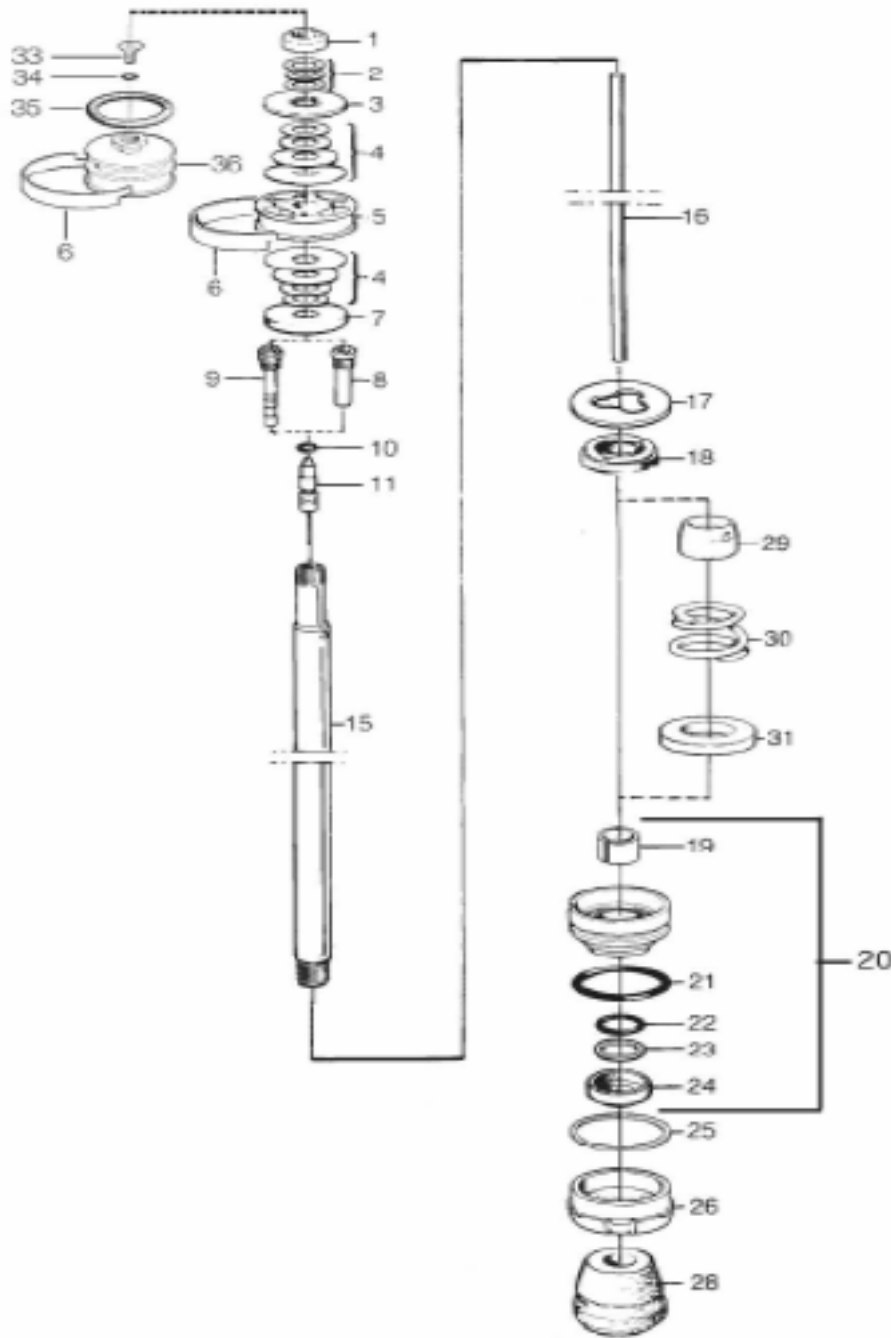

Pos	Part No.	Pcs	Description	Type/Remarks
1-1	01054-24	1	End eye	
1-3	00836-03	1	Ball joint	
1-4	00438-57	2	O-ring	
1-5	00838-10	2	Spacer	
1-11	01016-01	2	Seal rebound adjuster	
1-12	01128-01	1	Adjustment knob	
1-13	01030-01	1	Pin	
1-14	01017-01	1	Stop washer	

Fig.1 End eye

# SPARE PARTS LIST BM 0510

Pos	Part No.	Pcs	Description	Type/Remarks
	00191-06	1	Sticker "Öhlins"	
	00196-01	1	Sticker "Warning"	
2-1	00570-05	1	Cylinder head	
2-5	00338-37	1	O-ring	
2-7	04210-37	1	Cylinder tube	
2-8	00536-13	1	Ball joint	
2-10	00534-01	2	Seal	
2-11	01218-21	1	Spacer	left
2-11	01218-22	1	Spacer	right
2-14	00583-01	1	O-ring	
2-16	00338-59	1	O-ring	
2-17	01050-01	1	Screw	
2-18	00532-01	1	Lock nut	
2-19	00531-12	1	Spring platform	
2-20	00543-01	1	Washer	
2-22	00629-01	1	Spring clip	
2-24	00603-01	1	Valve assy	
	00698-24	1	Spring	

**Fig.2 Cylinder head/tube**

Shaft assy

Fig.3

Pos	Part No.	Pcs	Description	Type/Remarks
3-1	00539-01	1	Lock nut	
3-2	00578-01	5	Washer	
3-4			Shims See spec.card	
3-5	01114-10	1	Piston	
3-6	00541-01	2	Piston ring	
3-7	00519-04	1	Valve stop	
3-8	05621-03	1	Shaft jet	
3-10	00338-14	1	O-ring	
3-11	05655-03	1	Adjustment needle	
3-15	05500-25	1	Shaft	
3-16	00566-44	1	Adjustment shaft	
3-17	01069-03	1	Spacer	
3-18	03067-03	1	Stop rubber	
	04752-03	1	Washer	
3-19	01056-14	1	Bushing	
3-20	05129-09	1	Seal head assy	
3-21	00338-46	1	O-ring	
3-22	04717-03	1	Seal	
3-23	01032-23	1	Back up ring	
	04729-04	1	Shim	
3-24	01031-02	1	Scraper	
3-25	00575-01	1	Circlip	
3-26	01065-31	1	End cap	
3-28	00564-01	1	Bump rubber	
3-33	00382-01	1	Screw	
3-34	00338-01	1	O-ring	
3-35	00338-13	1	O-ring	
3-36	01005-01	1	Piston	